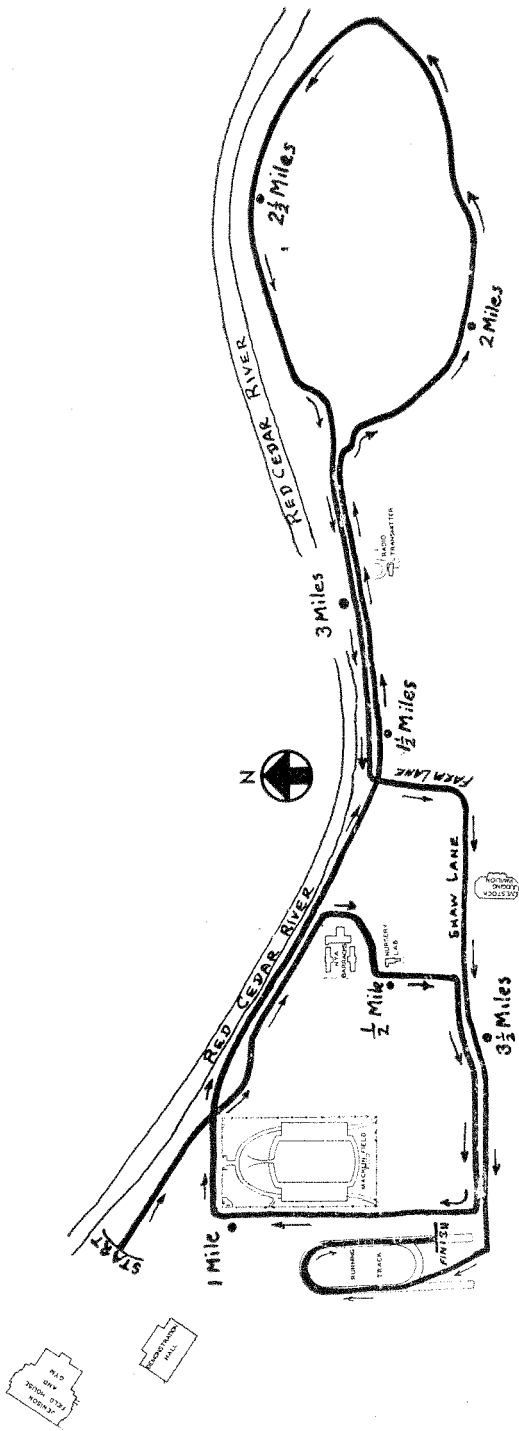

NATIONAL COLLEGIATE 4-MILE CROSS COUNTRY COURSE

START OF RUN—On the parking lot east of Jenison Gymnasium.

FINISH OF RUN—On the running track near the 110 yards High Hurdles starting post.

THE COURSE—Starting on the large parking lot in front of Jenison Gymnasium, the course leads east past Macklin Field to the Short Course dormitories where it turns south, passing around the Forestry Nursery building to Shaw Lane. Here the course goes west as far as the west gate of the parking lot below Macklin Field and then

turns north, running alongside first the west boundary fence and then the north fence of Macklin Field. From this point the course follows the River Road east across Farm Lane to the College Sugar Bush. After following the service road on a broad loop through the sugar bush for nearly a mile, the course returns to Farm Lane, leads south as far as Shaw Lane, and then turns west, continuing in this direction to the south gate of the track compound. From here the course follows the running track in a clockwise direction for nearly a quarter mile to the finish line located on the east leg of the track.