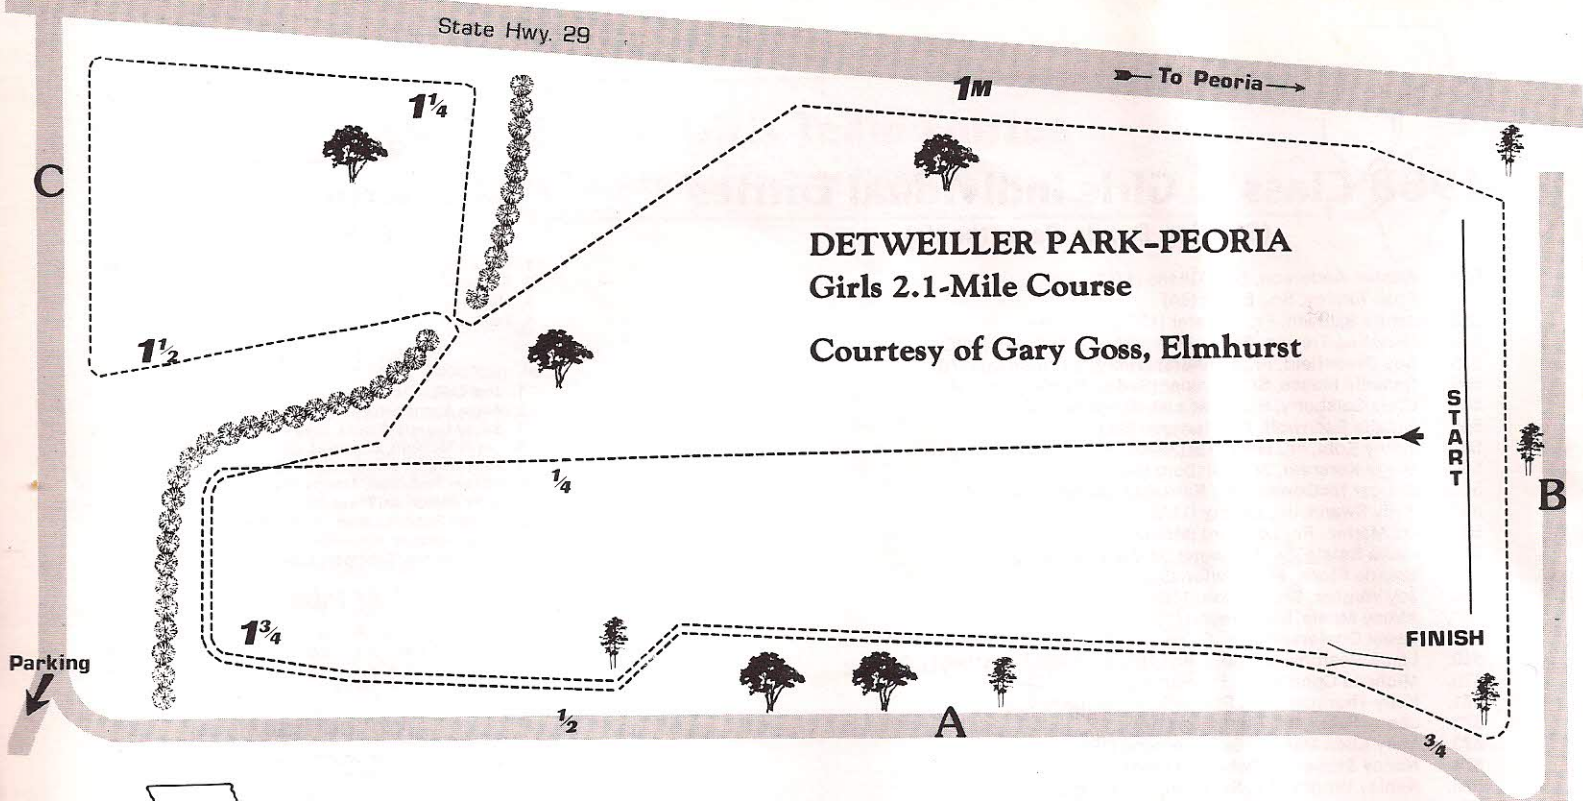

**DETWEILLER PARK-PEORIA
Girls 2.1-Mile Course**

Courtesy of Gary Goss, Elmhurst

Illinois All-Time Girls State Cross Country Records
(Regular Season & State Series—Varsity Only)

(Current as of July 1, 1988)

(*) Listings in these categories will be expanded to include top 10, based upon reports from member schools and news media to IHSA Office.

Team Records

MOST STATE CHAMPIONSHIPS:
All-time—4 by Wheeling, 1979, 1983, 1984, 1986.

Consecutive—2 by Wheeling, 1983, 1984.

MOST INDIVIDUAL STATE CHAMPIONS BY SCHOOL:

All-Time—4 by Wheeling.
1984: Dana Miroballi.
1985: Dana Miroballi.
1986: Dana Miroballi.
1987: Dana Miroballi.

Consecutive—4 by Wheeling.
1984-87: Dana Miroballi.

MOST DUAL MEET WINS:

(*) Season—19 by Flossmoor (Homewood-F.), 1986-87.

12 by Wheeling, 1977.
12 by Wheeling, 1980.
12 by Hoffman Estates (H.S.), 1980.
11 by Peoria (H.S.), 1981.
10 by Hoffman Estates (H.S.), 1981.

(*) Consecutive—69 by Downers Grove (North) (Oct. 12, 1976 to Sept. 12, 1985).
55 by Wheeling (Oct. 16, 1975 to Sept. 15, 1981).
51 by Flossmoor (Homewood-F.), Sept. 4, 1985 to Oct. 6, 1987.
37 by Peoria (H.S.), 1979-82.

Individual Records

MOST STATE CHAMPIONSHIPS:
4-Time Winner—Dana Miroballi, Wheeling, 1984-85-86-87.

Race	Age	Year in School	Place	Time	Won By
1984	14	Fr.	1st	11:29.6	1.4 sec.
1985	15	So.	1st	11:29.5	9.8 sec.
1986	16	Jr.	1st	11:31	4.0 sec.
1987	17	Sr.	1st	11:16	5.0 sec.

MOST DUAL MEET VICTORIES:

(*) Career—35 by Tricia Kiraly, Des Plaines (Maine West), 1981-84.

28 by Madlyn Morreale, Glen Ellyn (Glenbard South), 1979-81.

28 by Joan Kelly, Palatine (H.S.), 1978-81.

25 by Danielle Meece, Gardner (Gardner-S. Wilmington), 1986-87.

(*) Season—16 by Jymette Bonnier, Des Plaines (Maine West), 1979.

16 by Danielle Meece, Gardner (Gardner-S. Wilmington), 1987.

15 by Megan Heniff, Flossmoor (Homewood-F.), 1987.

13 by Lori Tonshi, Des Plaines (Maine West), 1980.

12 by Tricia Kiraly, Des Plaines (Maine West), 1983.

11 by Karen Campbell, Downers Grove (North), 1979.

10 by Madlyn Morreale, Glen Ellyn (Glenbard South), 1981.

(*) Consecutive—28 by Madlyn Morreale, Glen Ellyn (Glenbard South), 1979-81.

16 by Joan Kelly, Palatine (H.S.), 1977-78.

15 by Megan Heniff, Flossmoor (Homewood-F.), 1987.

MOST MAJOR MEET VICTORIES (Minimum of 5 schools entered in meet):

Career—28 by Tricia Kiraly, Des Plaines (Maine West), 1981-84.

(*) Season—10 by Tricia Kiraly, Des Plaines (Maine West), 1982.

9 by Tricia Kiraly, Des Plaines (Maine West), 1983.

8 by Tricia Kiraly, Des Plaines (Maine West), 1984.

Coaching Records

MOST STATE CHAMPIONSHIPS:

All-Time—4 by Jim Nagel, Wheeling, 1979, 1983, 1984, 1986.

Consecutive—2 by Jim Nagel, Wheeling, 1983, 1984.

MOST DUAL MEET WINS (All Schools):

(*) All-Time—135 by John Crissey, Flossmoor (Homewood-F.), 1978-87.

116 by Jim Nagel, Wheeling, 1975-86.

84 by Bruce Ritter, Downers Grove (North), 1976-86.

81 by Bob Lyons, Hoffman Estates (H.S.), 1977-85.