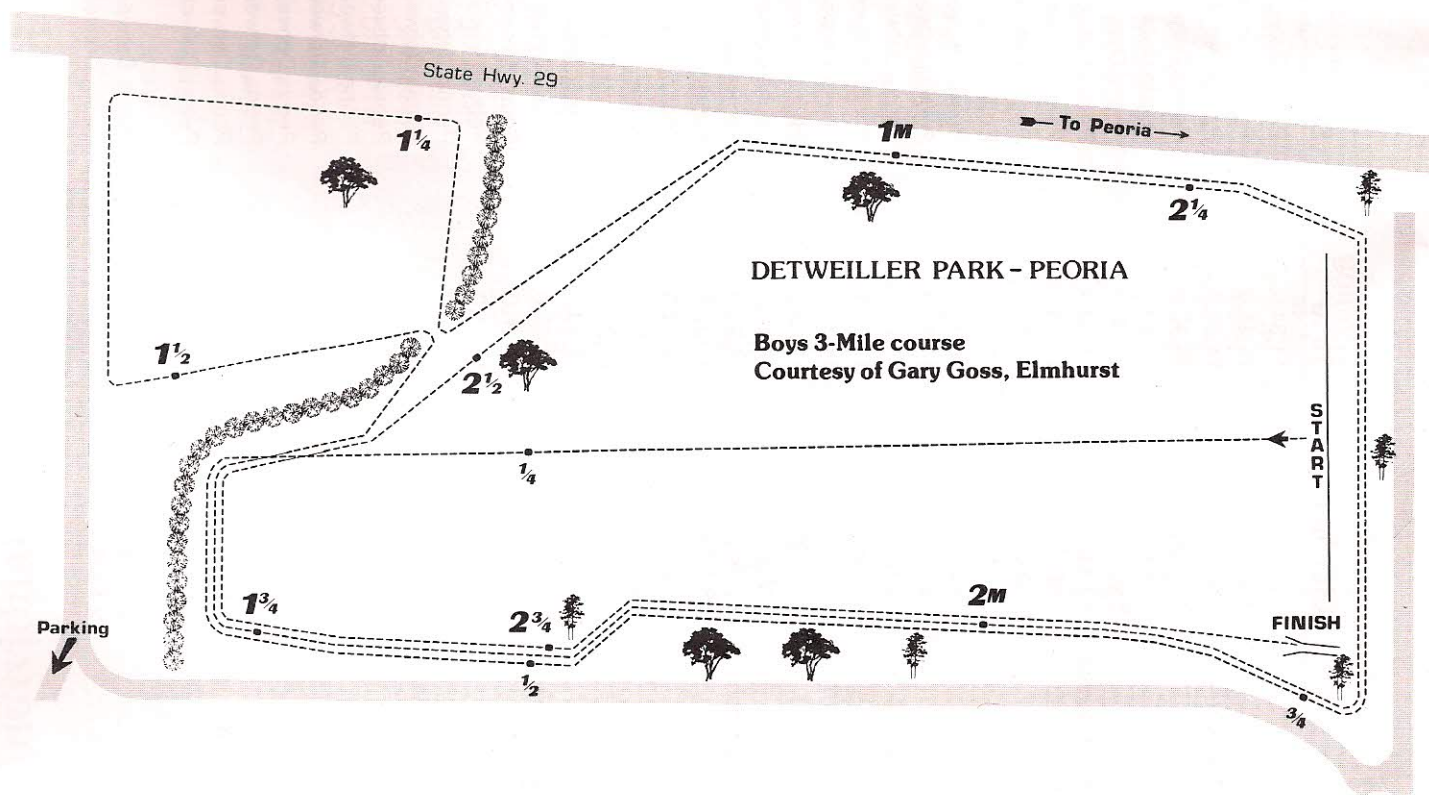

All-Time Boys Top Detweiller Times

(Excludes 1991)

Time	Runner	School	Year
13:50.6	Craig Virgin	Lebanon	1972
13:56.6	Tom Graves	Orland Park (Sandburg)	1977AA
13:57.7	Dave Walters	New Lenox (Lincoln-Way)	1973
13:59	Craig Virgin	Lebanon	1971
14:00	Jim Spivey	Bensenville (Fenton)	1977AA
14:06	Bill Fritz	Glen Ellyn (Glenbard West)	1973
14:08	Len Sitko	Niles (Notre Dame)	1986AA
14:08.5	Tom Graves	Orland Park (Sandburg)	1976AA
14:10.3	Ron Craker	Elmhurst (York)	1975
14:13	Craig Young	Stillman Valley	1973
14:13	Dan Gilchrist	Rockford (East)	1975
14:14.3	Tom Marino	Hillside (Proviso West)	1974
14:15	Mike Marks	Riverside (R.-Brookfield)	1973
14:16	Jim Spivey	Bensenville (Fenton)	1976
14:16	Don Volkey	Belvidere	1978AA
14:16	Randy Adler	Alton (Sr.)	1976
14:17	Vadim Nemas	Skokie (Niles North)	1990AA
14:18.5	Troy Maddux	Streator (Woodland)	1985