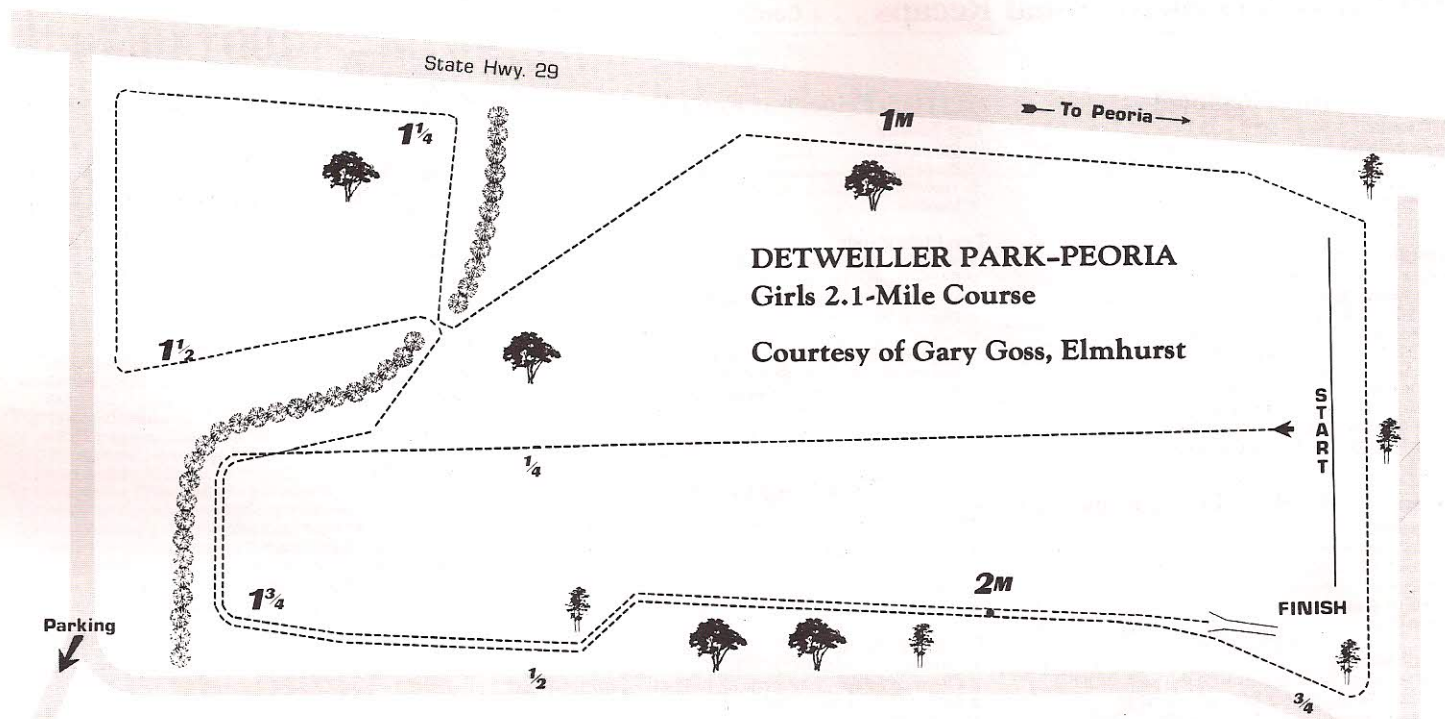

All-Time Girls Top Detweiller Times (Excludes 1991)

Time	Runner (Yr.)	School	Year
11:16.0	Dana Miroballi (Sr.)	Wheeling	1987
11:21.0	Katrina Price (Sr.)	Riverside (R.-Brookfield)	1987
11:22.9	Betsy Silzer (Sr.)	Elmwood	1981
11:26.0	Madlyn Morreale (Sr.)	Glen Ellyn (Glenbard South)	1981
11:26.4	Mary Driscoll (Fr.)	Elmhurst (York)	1983
11:29.5	Dana Miroballi (So.)	Wheeling	1985
11:29.6	Dana Miroballi (Fr.)	Wheeling	1984
11:30.0	Erin Boland (Sr.)	McHenry (H.S.)	1990
11:31.0	Tracy Laughlin (Sr.)	Downers Grove (North)	1984
11:31.0	Dana Miroballi (Jr.)	Wheeling	1986
11:33.0	Erin Boland (Fr.)	McHenry (H.S.)	1987
11:34.0	Melissa Straza (So.)	Bloomington (H.S.)	1983
11:34.0	Darleen Reichmuth (Sr.)	Wheeling	1984
11:34.9	Madlyn Morreale (So.)	Glen Ellyn (Glenbard South)	1979
11:35.0	Alice Doyle (So.)	Wheeling	1984
11:35.0	Katrina Price (Jr.)	Riverside (R.-Brookfield)	1986
11:36.8	Shelly McBride (So.)	Crete (C.-Monee)	1982
11:37.0	Mary Beth Driscoll (So.)	Elmhurst (York)	1984
11:37.0	Kris Watters (Sr.)	Galesburg	1984
11:37.0	Angie Jablonski (Jr.)	Chicago (Resurrection)	1987
11:37.4	Becky Cotta (Sr.)	Wheaton (North)	1979
11:38.0	Diana Hill (So.)	Hinsdale (Central)	1987
11:39.0	Karen Campbell (Sr.)	Downers Grove (North)	1979
11:39.0	Janet Wodek (Sr.)	Gurnee (Warren)	1981