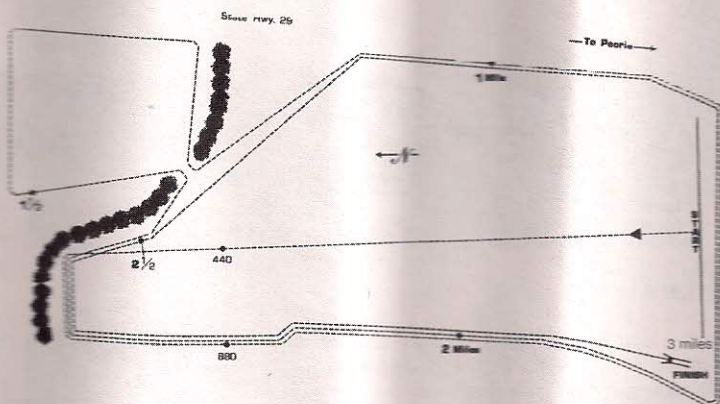

MICHAEL LAWLESS
Host Coach

Detweiller Park - Peoria
Layout of Course for State Cross Country Meet
Boys Course

Detweiller Park - Peoria
Layout of Course for State Cross Country Meet
Girls Course

Personnel Working the 1998 Meet