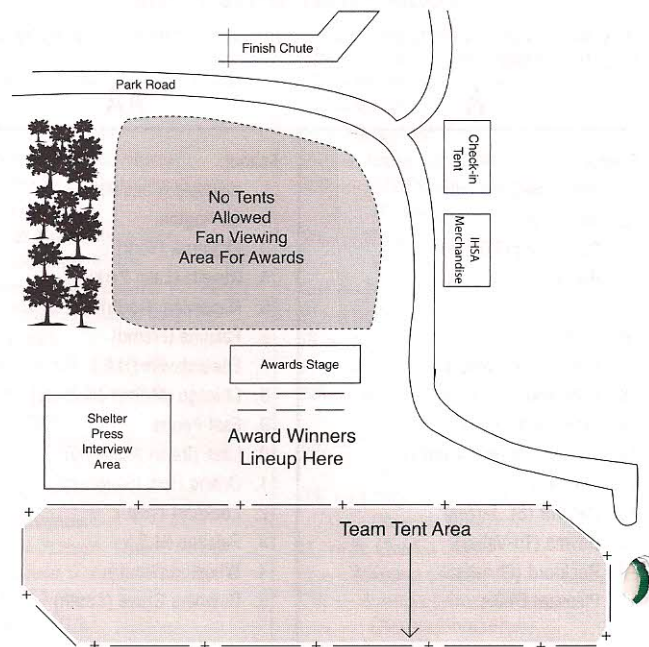

Award Winners Assemble Area – The area behind the stage is where the individual and team award winners in both the boys and girls races assemble at the appropriate time. Marshals will assist the award winners in lining up behind the stage prior to the receipt of awards, after they receive their award, for the post-award fan and VIP-required photos, and for the required press interviews in the shelter immediately adjacent to the stage.

Photo Areas – There are two. The first is on and/or in front of the stage for friends and family. The second is (depending on weather and other factors) behind the stage and/or under the roof of the shelter. The area in front of the stage is open to the general public. The area behind the stage and in the shelter is exclusively for use by VIP, the official photographer of IHSA.

Press Interview Area – The shelter will be used for the required press interviews (top 3 individuals and top three teams). The northwest corner of the shelter has been designated as the area for use in the interviews. This area is for use by the coaches and runners who are participating in the required interviews and members of the working press. The area is off limits to the general public (parents, fans, relatives, etc.).

Awards Area Diagram