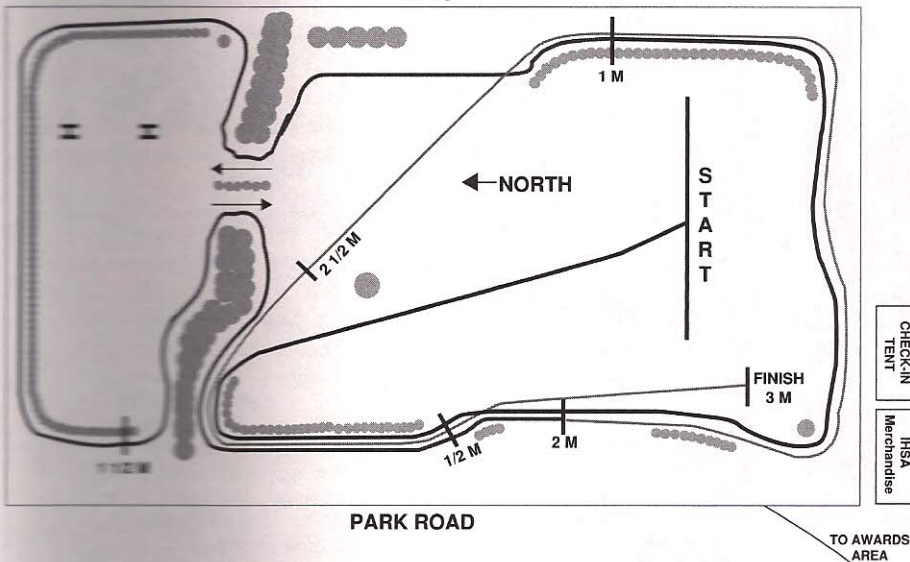

Class AA Girls	
Course will be open for all Class AA runners immediately following the finish of the Class A Boys race	
11:45 a.m.	Head Coaches and Referees meeting at the finish line
11:40 a.m.	Tag Distribution at the Start/Finish Line, just prior to each race.
11:50 a.m.	Inspection of Runners By Clerk of the Course
12:05 p.m.	The course will be closed for warm-ups
12:10 p.m.	Final Starting Instructions at the Team Boxes
12:15 p.m.	Class AA Girls State Final Race.
2:45 p.m.	Class AA Awards Ceremony

Class AA Boys	
Course will be open for Class AA Boys immediately following the finish of the Class AA Girls race	
12:40 a.m.	Tag Distribution at the Start/Finish Line, just prior to each race.
12:45 p.m.	Head Coaches and Referees meeting at the finish line
12:50 p.m.	Inspection of Runners by Clerk of the Course
1:05 p.m.	The course will be closed for warm-ups
1:10 p.m.	Final Starting Instructions at the Team Boxes
1:15 p.m.	Class AA Boys State Final Race.
2:45 p.m.	Class AA Awards Ceremony

Detweiller Park - Peoria State Final Course

RT 29