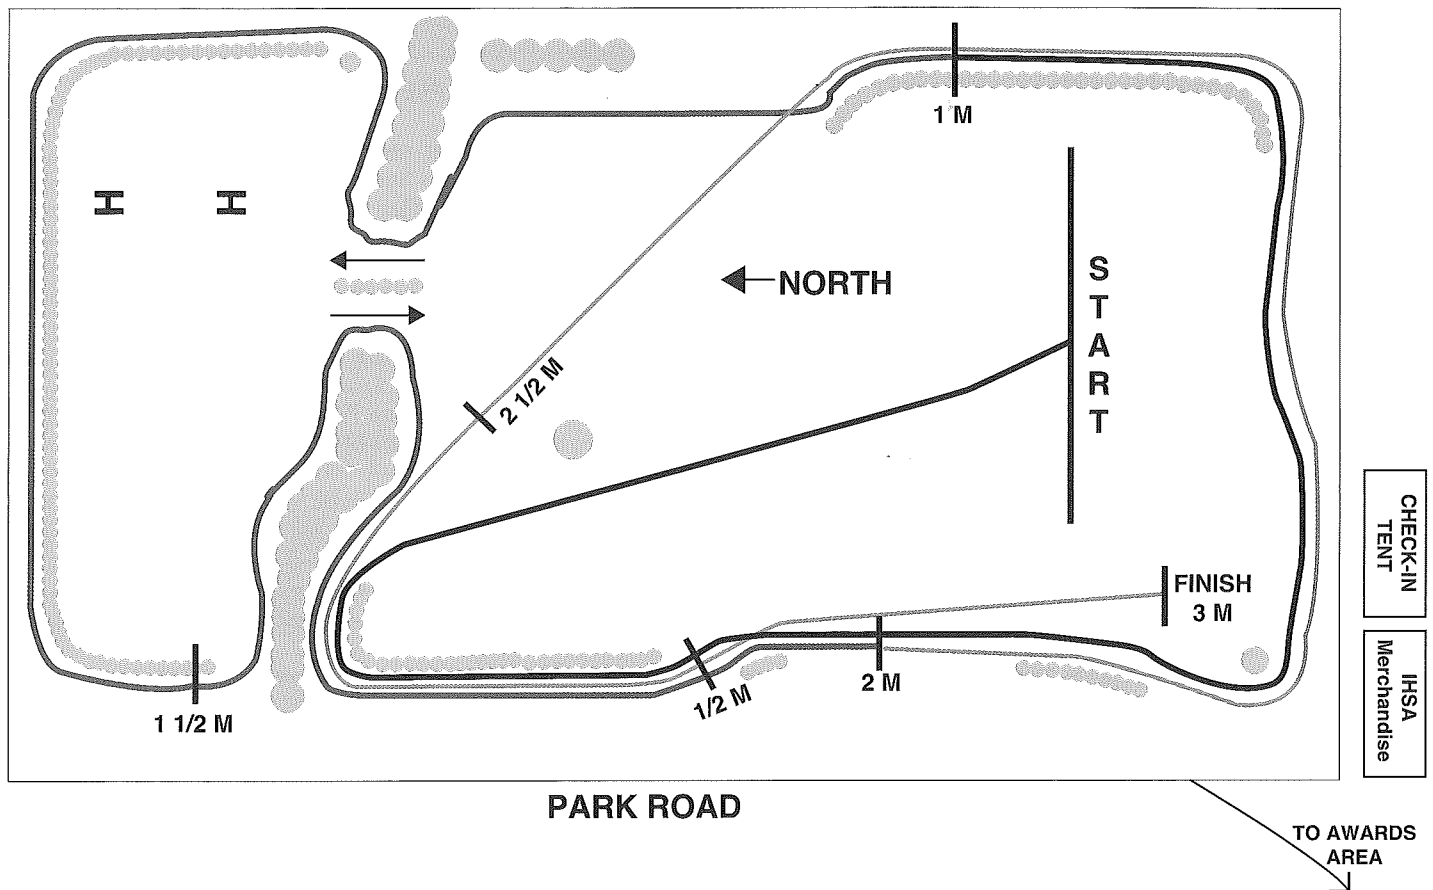

Detweiller Park - Peoria State Final Course

RT 29

FOR MEDICAL EMERGENCIES

go to the Advanced Medical Transport trailer at the finish line.

PETER STRUCK

PETER STRUCK

Pete Struck has given back to the sport of cross country for nearly 50 years as a coach and official. He began his teaching and coaching career at Rich Central High School in Olympia Fields after graduating from Hope College in 1970. He eventually moved on to Carl Sandburg High School in Orland Park, where he remained until his retirement in 2003. During his career, Pete taught mathematics, while coaching football, track & field and cross country. All told, he coached cross country and track & field continuously for 46 years. Under his tutelage, 11 runners achieved All-State honors and his teams earned six Regional titles, one Sectional crown and qualified for the state finals on seven occasions.