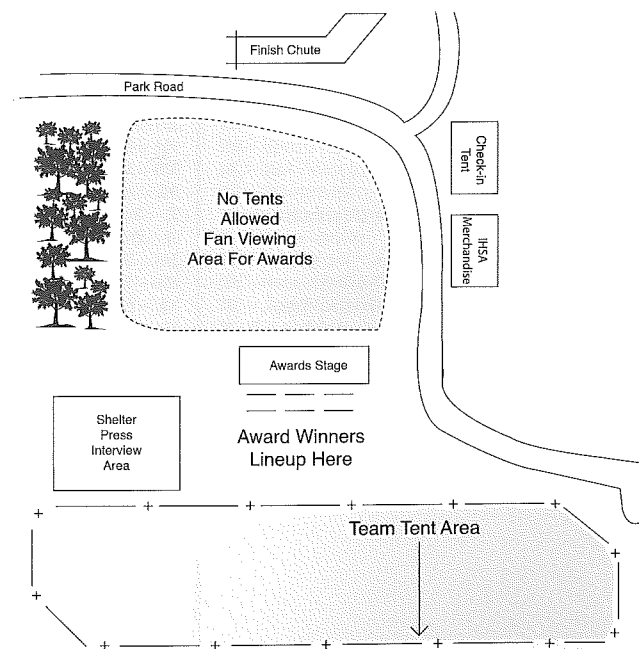

Award Winners Assemble Area—The area behind the stage is where the individual and team award winners in both the boys and girls races assemble at the appropriate time. Marshals will assist the award winners in lining up behind the stage prior to the receipt of awards, after they receive their award, for the post-award fan and VIP-required photos, and for the required press interviews in the shelter immediately adjacent to the stage.

Photo Areas—There are two. The first is on and/or in front of the stage for friends and family. The second is (depending on weather and other factors) behind the stage and/or under the roof of the shelter. The area in front of the stage is open to the general public. The area behind the stage and in the shelter is exclusively for use by VIP, the official photographer of IHSA.

Press Interview Area—The shelter will be used for the required press interviews (top 3 individuals and top three teams). The northwest corner of the shelter has been designated as the area for use in the interviews. This area is for use by the coaches and runners who are participating in the required interviews and members of the working press. The area is off limits to the general public (parents, fans, relatives, etc.).

Awards Area Diagram