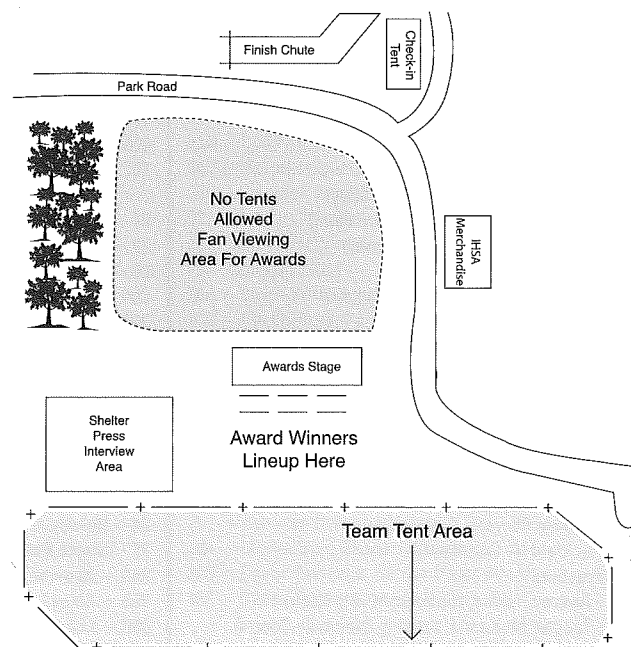

Award Winners Assemble Area—The area behind the stage is where the individual and team award winners in both the boys and girls races assemble at the appropriate time. Marshals will assist the award winners in lining up behind the stage prior to the receipt of awards, after they receive their award, for the post-award fan and VIP-required photos, and for the required press interviews in the shelter immediately adjacent to the stage.

Photo Areas—There are two. The first is on and/or in front of the stage for friends and family. The second is (depending on weather and other factors) behind the stage and/or under the roof of the shelter. The area in front of the stage is open to the general public. The area behind the stage and in the shelter is exclusively for use by VIP, the official photographer of IHSA.

Press Interview Area—The shelter will be used for the required press interviews (top 3 individuals and top three teams). The northwest corner of the shelter has been designated as the area for use in the interviews. This area is for use by the coaches and runners who are participating in the required interviews and members of the working press. The area is off limits to the general public (parents, fans, relatives, etc.).

Awards Area Diagram