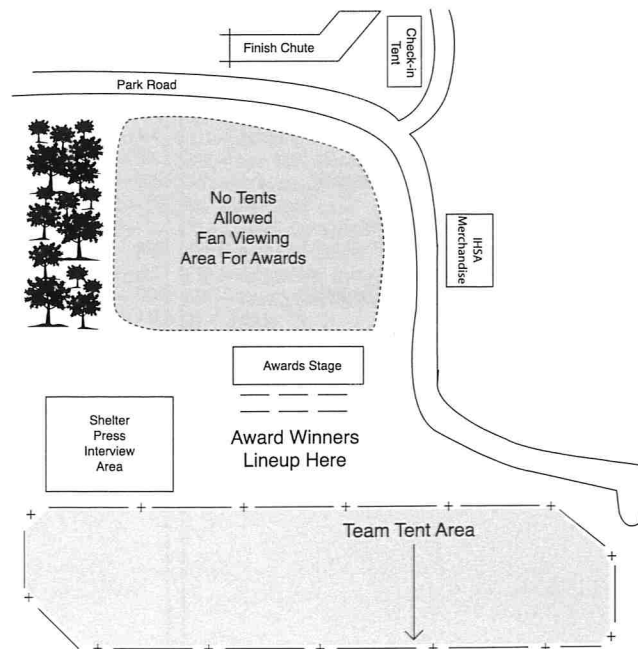

Award Winners Assemble Area—The area behind the stage is where the individual and team award winners in both the boys and girls races assemble at the appropriate time. Marshals will assist the award winners in lining up behind the stage prior to the receipt of awards, after they receive their award, for the post-award fan and VIP-required photos, and for the required press interviews in the shelter immediately adjacent to the stage.

Photo Areas—There are two. The first is on and/or in front of the stage for friends and family. The second is (depending on weather and other factors) behind the stage and/or under the roof of the shelter. The area in front of the stage is open to the general public. The area behind the stage and in the shelter is exclusively for use by VIP, the official photographer of IHSA.

Press Interview Area—The shelter will be used for the required press interviews (top 3 individuals and top three teams). The northwest corner of the shelter has been designated as the area for use in the interviews. This area is for use by the coaches and runners who are participating in the required interviews and members of the working press. The area is off limits to the general public (parents, fans, relatives, etc.).

Awards Area Diagram