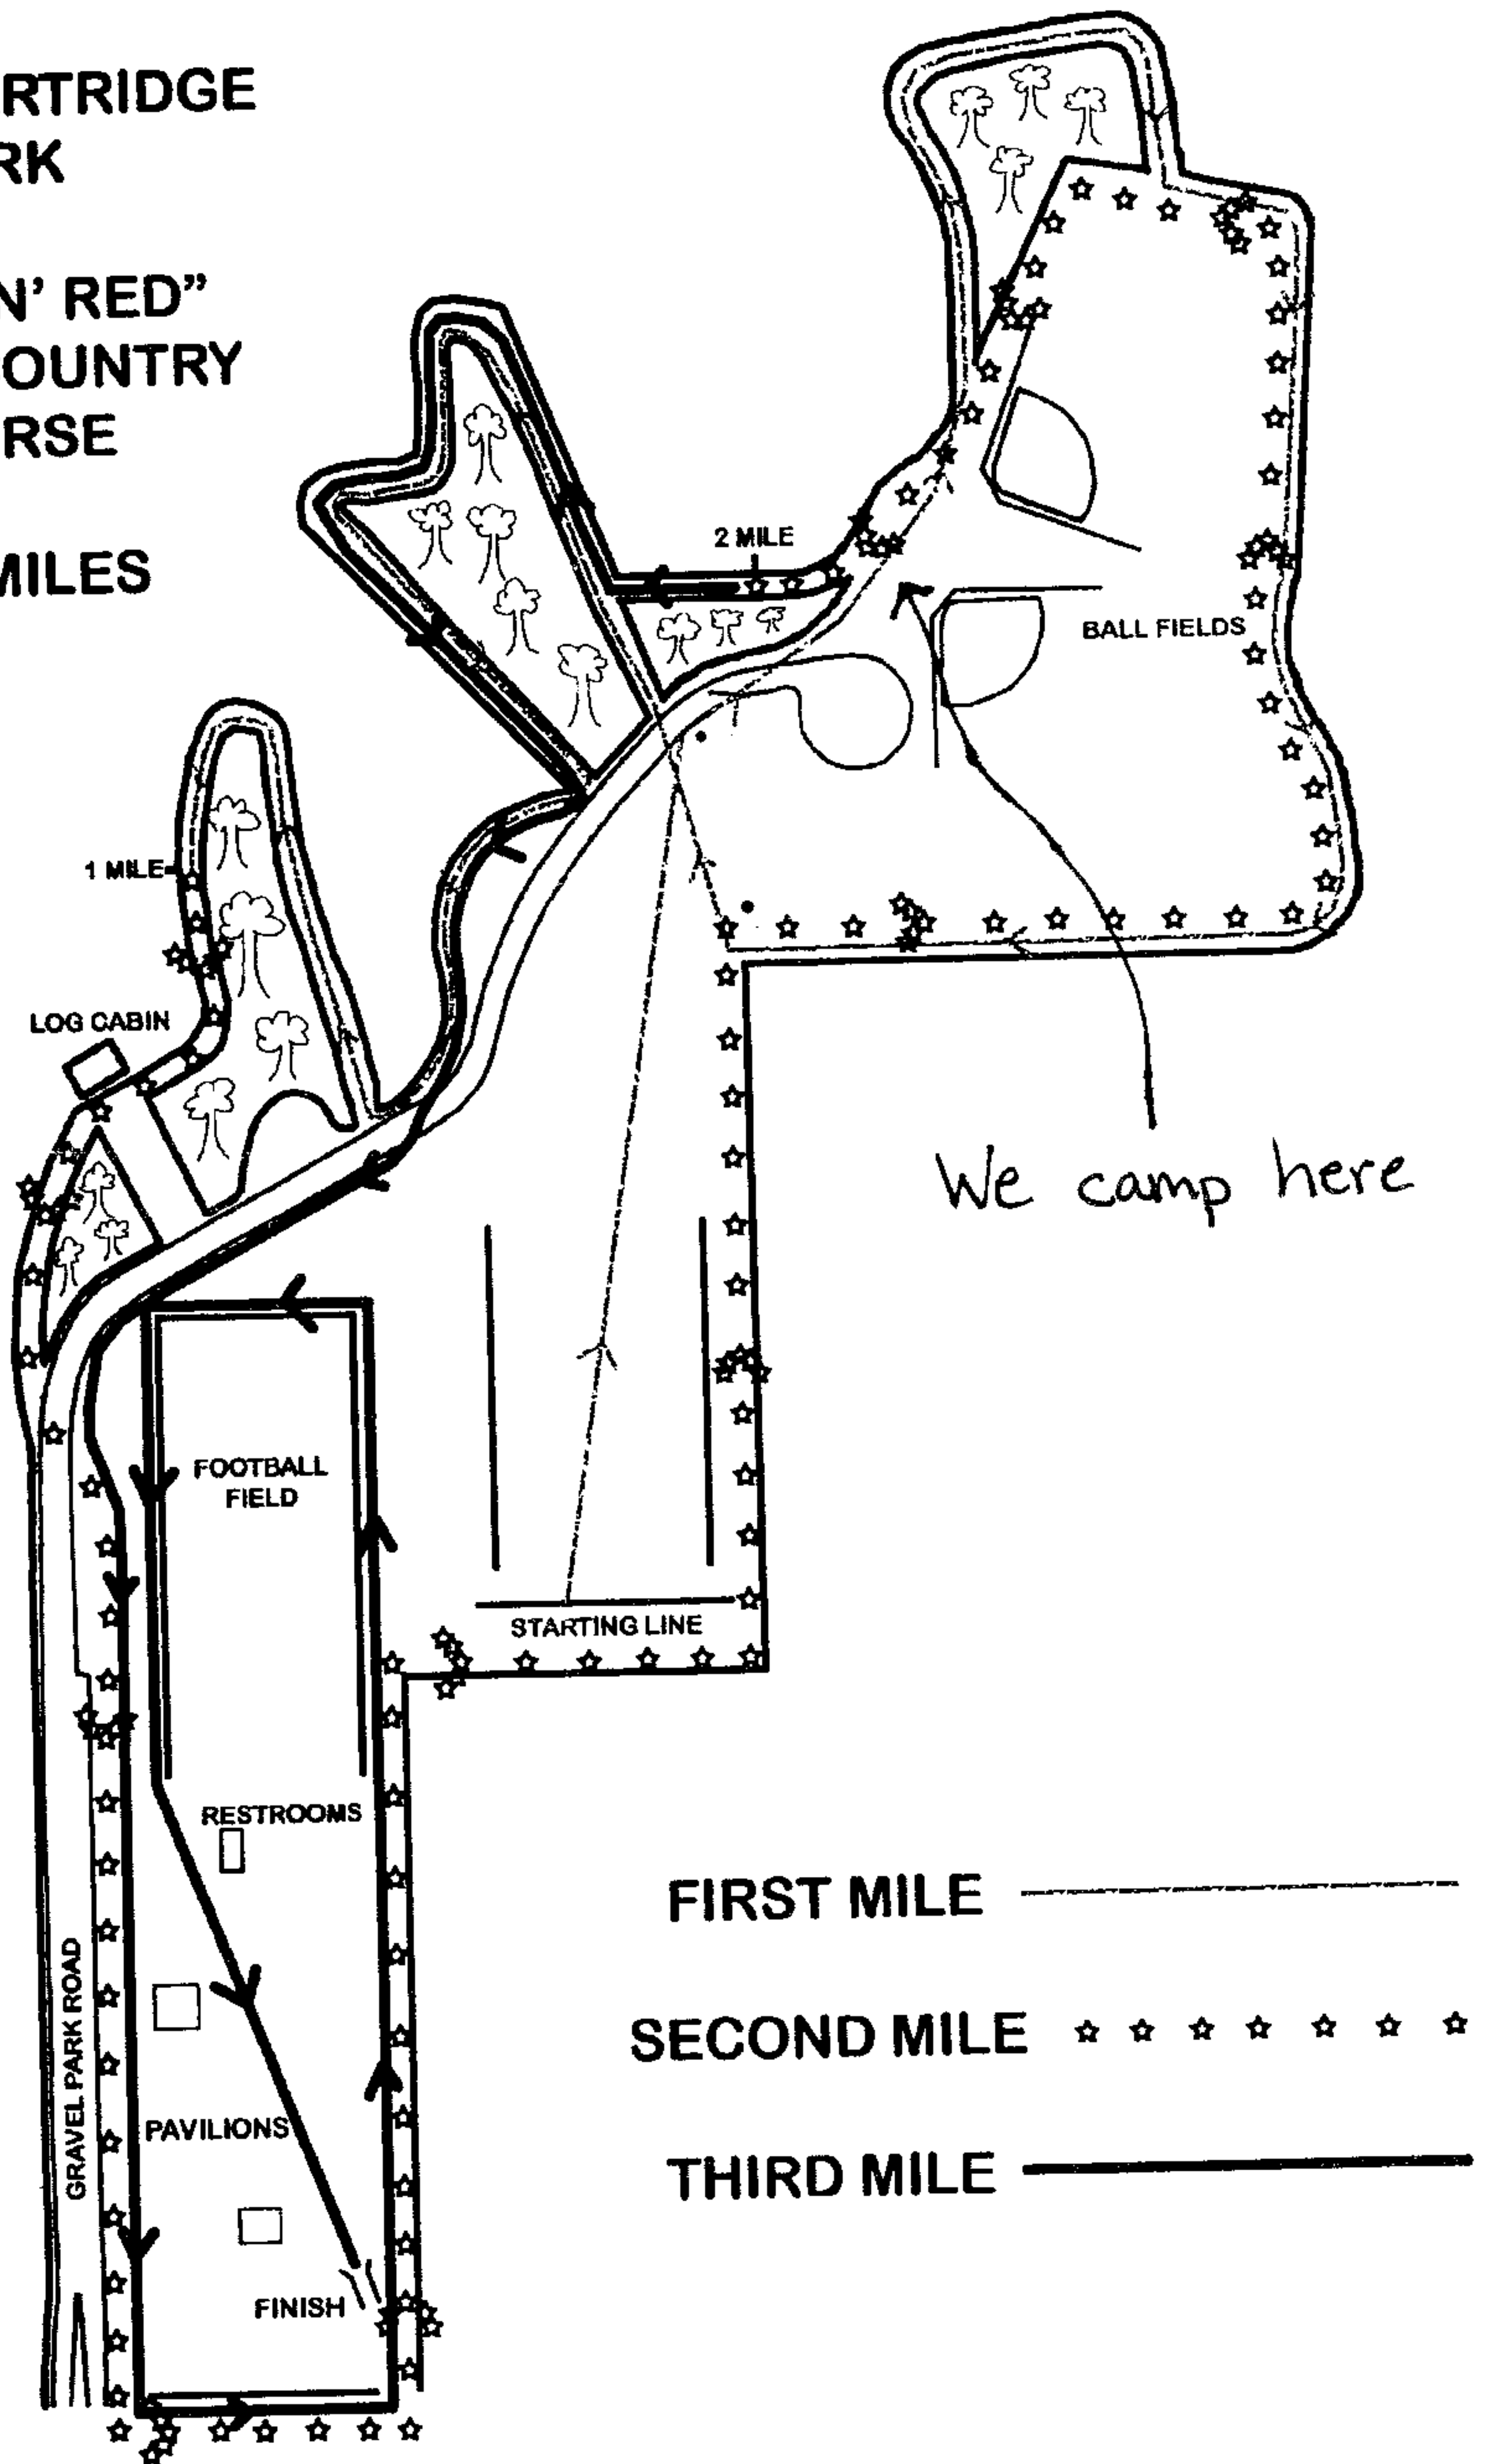

BLACK PARTRIDGE PARK

"RUNNIN' RED" CROSS COUNTRY COURSE

2.94 MILES

FIRST MILE -----

SECOND MILE ☆ ☆ ☆ ☆ ☆ ☆ ☆ ☆

THIRD MILE _____